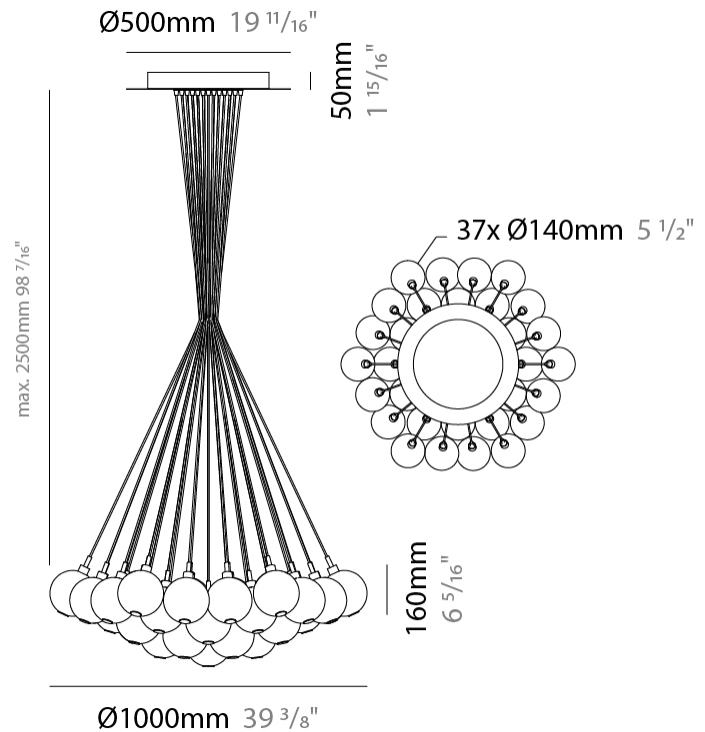

PROJECT	_____
TYPE	_____
SPECIFIER	_____
QUANTITY	_____
DATE	_____

OSCURA - 37 LIGHT CLUSTER SUSPENSION

D141140-

base number   Finish
Options

1. To build a product code in our configurator select the specify button on the base model # product page
2. To build a manual product code on this datasheet choose from the options listed below in blue font and add the suffix to the base model #

GENERAL

Series: Oscura
Subseries: Oscura - 37 Light Cluster
Partner: Cangini & Tucci
Division: Design
Installation: Suspension
Product Type: Pendant
Mounting Location: Ceiling

PHYSICAL

Shape: Round
Diameter (mm): 1000
Diameter (in): 39 3/8
Height (mm): 160
Height (in): 5 7/8
Max. Overall Height (mm): 2660
Max. Overall Height (in): 64 15/16
Weight (kg): 18.20
Weight (lbs): 40.12
Fixture Finish: [AMB / BLK / BRZ / GLD / GRN / PNK / RGD / RUB / SKB / SMK / STE / TOB / TRA](#)
Holder Finish: PSS
Fixture Material: Glass / Metal
Primary Material: Glass - Borosilicate
Cable Details: 2500mm cable

ELECTRICAL

Number of Lamps: 37
Lamp Type: LED Retrofit
Bulb Included: Bulb Not Included
Total Output Wattage (W): 148
Max. Wattage Per Lamp (W): 4
Lamp Base: G9
Input Voltage (V): 120

LED

OPTICAL

RATINGS AND CERTIFICATIONS

Certified By: Certified for North American Standards
IP rating: IP20