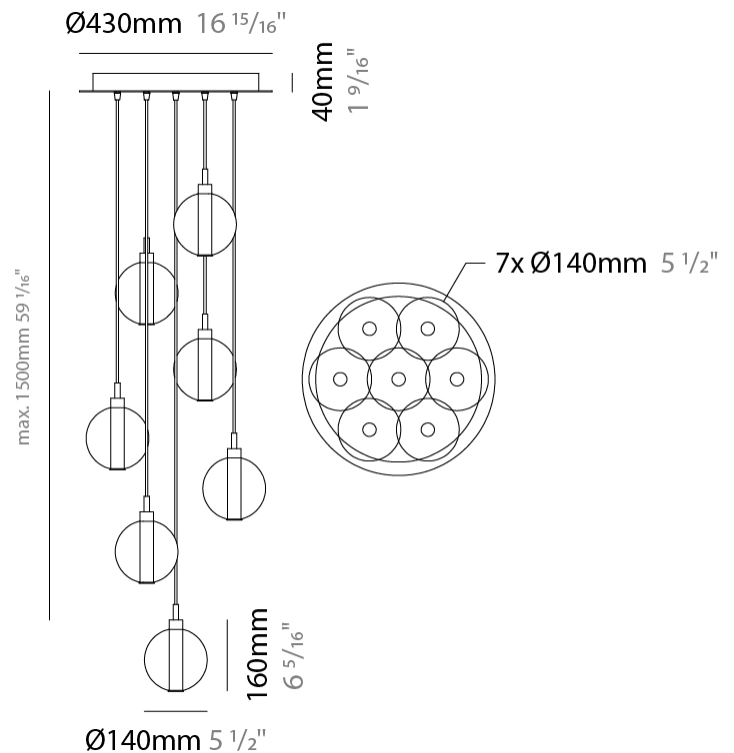

PROJECT	
TYPE	
SPECIFIER	
QUANTITY	
DATE	

OSCURA - 7 LIGHT MULTIPLE SUSPENSION

D141143-

base number Finish
Options

1. To build a product code in our configurator select the specify button on the base model # product page
2. To build a manual product code on this datasheet choose from the options listed below in blue font and add the suffix to the base model #

GENERAL

Series: Oscura
Subseries: Oscura - 7 Light Multiple
Partner: Cangini & Tucci
Division: Design
Installation: Suspension
Product Type: Pendant
Mounting Location: Ceiling

PHYSICAL

Shape: Round
Diameter (mm): 460
Diameter (in): 18 7/8
Height (mm): 160
Height (in): 5 7/8
Max. Overall Height (mm): 1660
Max. Overall Height (in): 64 15/16
Weight (kg): 4.9
Weight (lbs): 10.8
Fixture Finish: [AMB / BLK / BRZ / GLD / GRN / PNK / RGD / RUB / SKB / SMK / STE / TOB / TRA](#)
Holder Finish: PSS
Fixture Material: Glass / Metal
Primary Material: Glass - Borosilicate
Cable Details: 1500mm cable

ELECTRICAL

Number of Lamps: 7
Lamp Type: LED Retrofit
Bulb Included: Bulb Not Included
Total Output Wattage (W): 28
Max. Wattage Per Lamp (W): 4
Lamp Base: G9
Input Voltage (V): 120

LED

OPTICAL

RATINGS AND CERTIFICATIONS

Certified By: Certified for North American Standards
IP rating: IP20