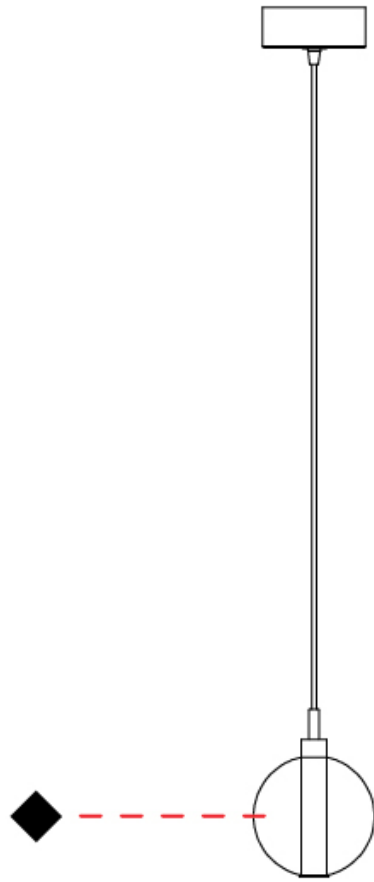

OSCURA - MONOPOINT SUSPENSION

D141135-

PROJECT _____

TYPE _____

SPECIFIER _____

QUANTITY _____

DATE _____

D