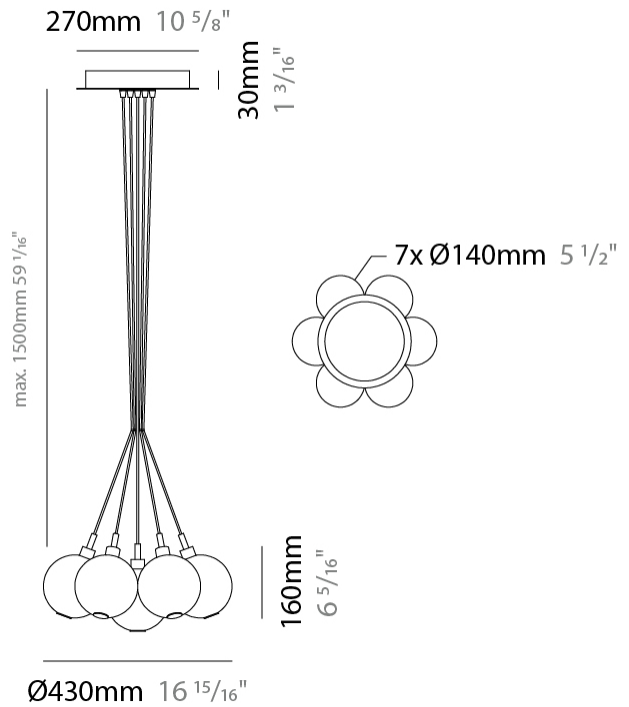

PROJECT	
TYPE	
SPECIFIER	
QUANTITY	
DATE	

OSCURA - 7 LIGHT CLUSTER SUSPENSION

D141138-

base number Finish
Options

1. To build a product code in our configurator select the specify button on the base model # product page
2. To build a manual product code on this datasheet choose from the options listed below in blue font and add the suffix to the base model #

GENERAL

Series: Oscura
Subseries: Oscura - 7 Light Cluster
Partner: Cangini & Tucci
Division: Design
Installation: Suspension
Product Type: Pendant
Mounting Location: Ceiling

PHYSICAL

Shape: Round
Diameter (mm): 430
Diameter (in): 16 ¹⁵/₁₆
Height (mm): 160
Height (in): 6 ⁵/₁₆
Max. Overall Height (mm): 1660
Max. Overall Height (in): 65 ³/₈
Weight (kg): 4
Weight (lbs): 8.82
Fixture Finish: [AMB / BLK / BRZ / GLD / GRN / PNK / RGD / RUB / SKB / SMK / STE / TOB / TRA](#)
Holder Finish: PSS
Fixture Material: Glass / Metal
Primary Material: Glass - Borosilicate
Cable Details: 1500mm cable

ELECTRICAL

Number of Lamps: 7
Lamp Type: LED Retrofit
Bulb Included: Bulb Not Included
Total Output Wattage (W): 28
Max. Wattage Per Lamp (W): 4
Lamp Base: G9
Input Voltage (V): 120

LED

OPTICAL

RATINGS AND CERTIFICATIONS

Certified By: Certified for North American Standards
IP rating: IP20