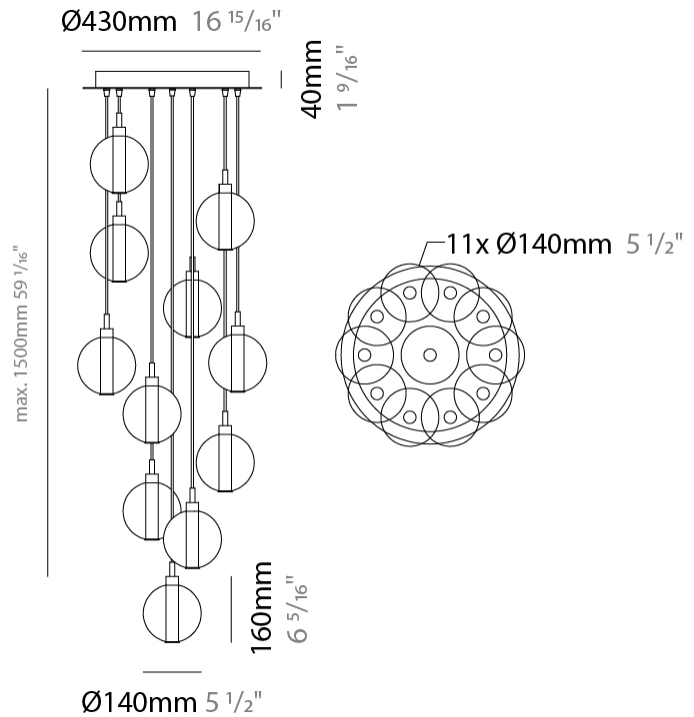

PROJECT	
TYPE	
SPECIFIER	
QUANTITY	
DATE	

OSCURA - 11 LIGHT MULTIPLE SUSPENSION

D141145-

base number Finish
Options

1. To build a product code in our configurator select the specify button on the base model # product page
2. To build a manual product code on this datasheet choose from the options listed below in blue font and add the suffix to the base model #

GENERAL

Series: Oscura
Subseries: Oscura - 11 Light Multiple
Partner: Cangiini & Tucci
Division: Design
Installation: Suspension
Product Type: Pendant
Mounting Location: Ceiling

PHYSICAL

Shape: Round
Diameter (mm): 460
Diameter (in): 18 7/8
Height (mm): 160
Height (in): 5 7/8
Max. Overall Height (mm): 1660
Max. Overall Height (in): 64 15/16
Weight (kg): 6.3
Weight (lbs): 13.9
Fixture Finish: [AMB / BLK / BRZ / GLD / GRN / PNK / RGD / RUB / SKB / SMK / STE / TOB / TRA](#)
Holder Finish: PSS
Fixture Material: Glass / Metal
Primary Material: Glass - Borosilicate
Cable Details: 1500mm cable

ELECTRICAL

Number of Lamps: 11
Lamp Type: LED Retrofit
Bulb Included: Bulb Not Included
Total Output Wattage (W): 44
Max. Wattage Per Lamp (W): 4
Lamp Base: G9
Input Voltage (V): 120

LED

OPTICAL

RATINGS AND CERTIFICATIONS

Certified By: Certified for North American Standards
IP rating: IP20