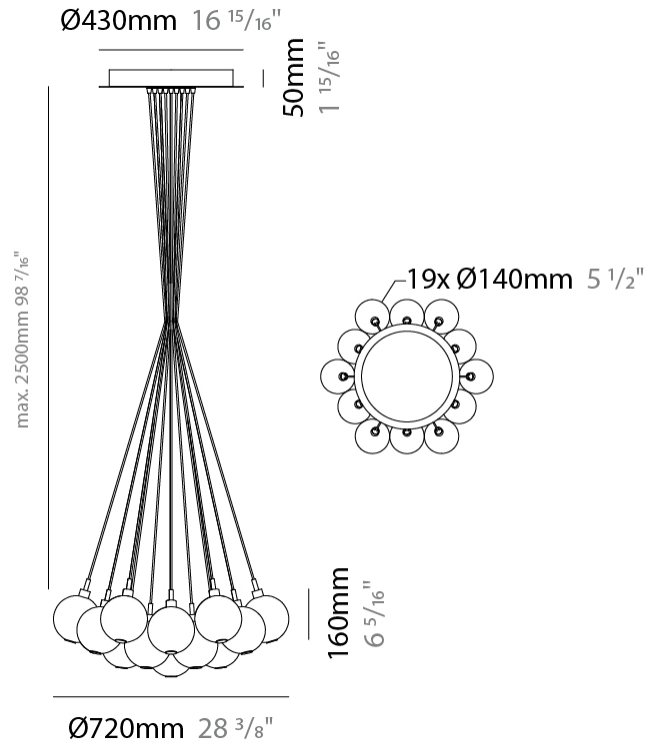

PROJECT	
TYPE	
SPECIFIER	
QUANTITY	
DATE	

OSCURA - 19 LIGHT CLUSTER SUSPENSION

D141139-

base number Finish
Options

1. To build a product code in our configurator select the specify button on the base model # product page
2. To build a manual product code on this datasheet choose from the options listed below in blue font and add the suffix to the base model #

GENERAL

Series: Oscura
Subseries: Oscura - 19 Light Cluster
Partner: Cangani & Tucci
Division: Design
Installation: Suspension
Product Type: Pendant
Mounting Location: Ceiling

PHYSICAL

Shape: Round
Diameter (mm): 720
Diameter (in): 28 ³/₈
Height (mm): 160
Height (in): 5 ⁷/₈
Max. Overall Height (mm): 2660
Max. Overall Height (in): 64 ¹⁵/₁₆
Weight (kg): 9.5
Weight (lbs): 20.94
Fixture Finish: [AMB / BLK / BRZ / GLD / GRN / PNK / RGD / RUB / SKB / SMK / STE / TOB / TRA](#)
Holder Finish: PSS
Fixture Material: Glass / Metal
Primary Material: Glass - Borosilicate
Cable Details: 2500mm cable

ELECTRICAL

Number of Lamps: 19
Lamp Type: LED Retrofit
Bulb Included: Bulb Not Included
Total Output Wattage (W): 76
Max. Wattage Per Lamp (W): 4
Lamp Base: G9
Input Voltage (V): 120

LED

OPTICAL

RATINGS AND CERTIFICATIONS

Certified By: Certified for North American Standards
IP rating: IP20